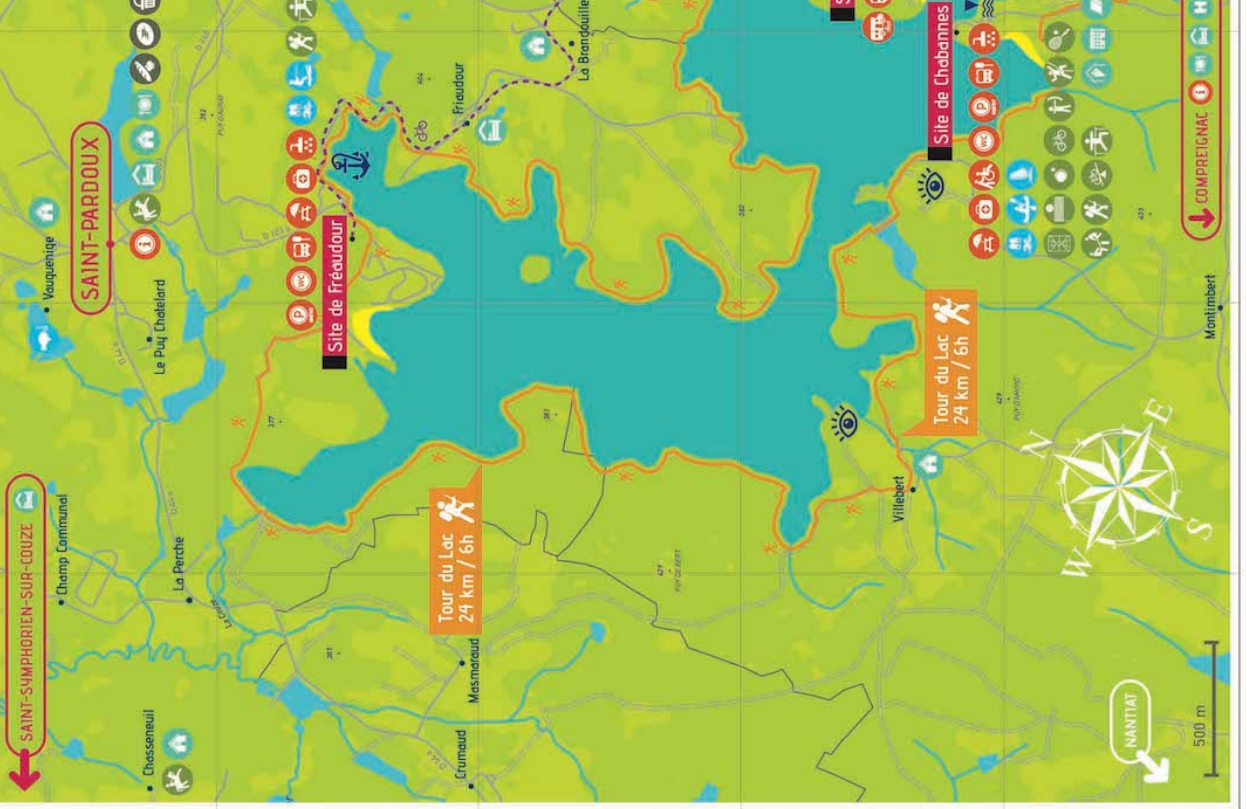

# Lac Saint-Pardoux

EXPLORER VOTRE CÔTÉ NATURE EN LAISSANT VOTRE VÉHICULE

## CARTE TOURISTIQUE

- ACCÈS & SERVICES**
- LOISIRS NATURELS**
- LIEUX DE VACANCES**
- HEBERGEMENTS & RESTAURATION**
- COMMERCE & SERVICES DE PROXIMITÉ**

A grid of icons representing various services and facilities available in the area, such as internet access, parking, sports equipment, and medical services.

An inset map in the top right corner shows the location of Lac Saint-Pardoux within the region. It includes a red star indicating the lake's location, a red circle with '20 MIN DE LIMOGES !', and a red arrow pointing towards 'RAZES'. Major roads like N101 and N102 are shown. A scale bar of 500 m is also present.